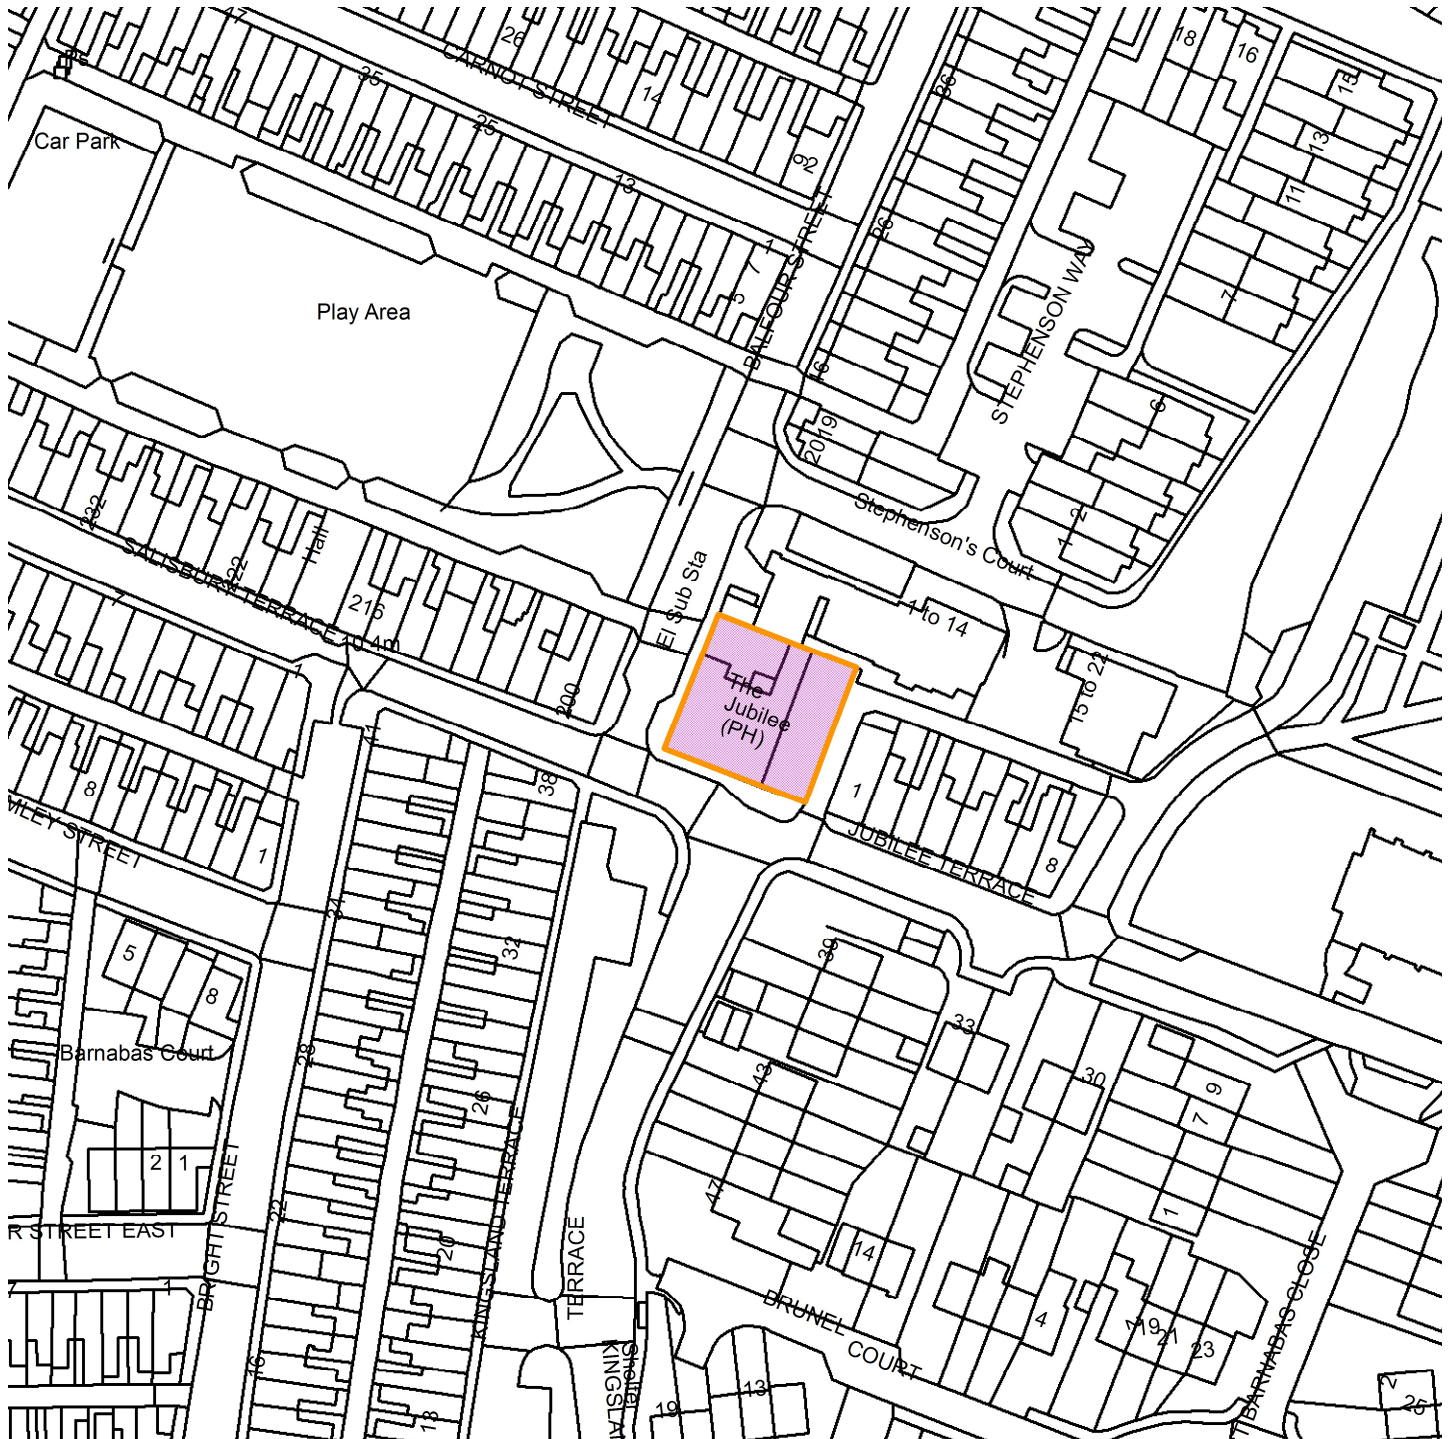

The Jubilee, Balfour Street, York YO26 4YU

23/02148/FUL

Scale : 1:1111

Reproduced from the Ordnance Survey map with the permission of the Controller of Her Majesty's Stationery Office © Crown Copyright 2000.

Unauthorised reproduction infringes Crown Copyright and may lead to prosecution or civil proceedings.

Organisation	City of York Council
Department	Env, Transport & Planning
Comments	Site Location Plan
Date	17 January 2025
SLA Number	Not Set